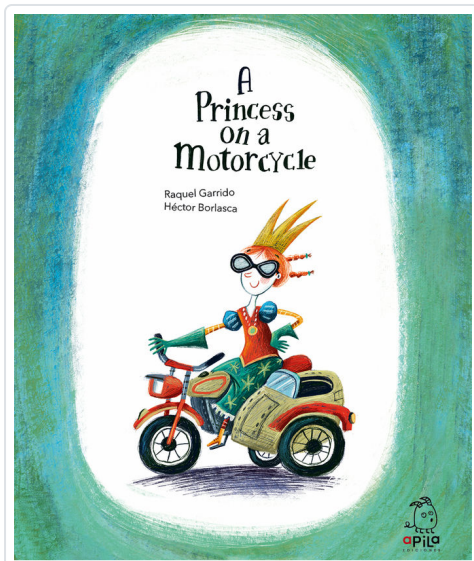

A PRINCESS ON A MOTORCYCLE

GARRIDO, RAQUEL/BORLASCA, HECTOR

SINOPSIS

CATAPLUM, PLOM; CHIS, PLAF! An out-of-control scooter without a rider crashed into a bookshelf. The piece of furniture moved forwards, backwards, and just when it looked like it was going to stay in place, it came crashing down making that loud noise. All the books became scattered on the floor. Some open, others closed... ..