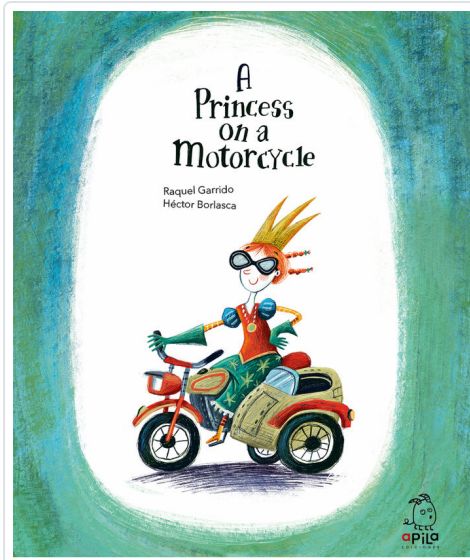

A PRINCESS ON A MOTORCYCLE

GARRIDO, RAQUEL/BORLASCA, HECTOR

SINOPSIS

CATAPLUM, PLOM; CHIS, PLAF! An out-of-control scooter without a rider crashed into a bookshelf. The piece of furniture moved forwards, backwards, and just when it looked like it was going to stay in place, it came crashing down making that loud noise. All the books became scattered on the floor. Some open, others closed... ..

Editorial	APILA, EDICIONES
Materia	<Genérica>
Colección	INGLES
EAN	9788417028534
Status	Disponible
Páginas	44
Tamaño	260x220x10 mm.
Peso	1
Precio (Imp. inc.)	18,00€

Títulos relacionados

CLUCK A DOODLE
DOOOO
OTTE, NURIA